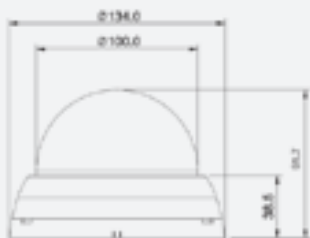

### DOME CAMERA DIMENSIONS (mm)